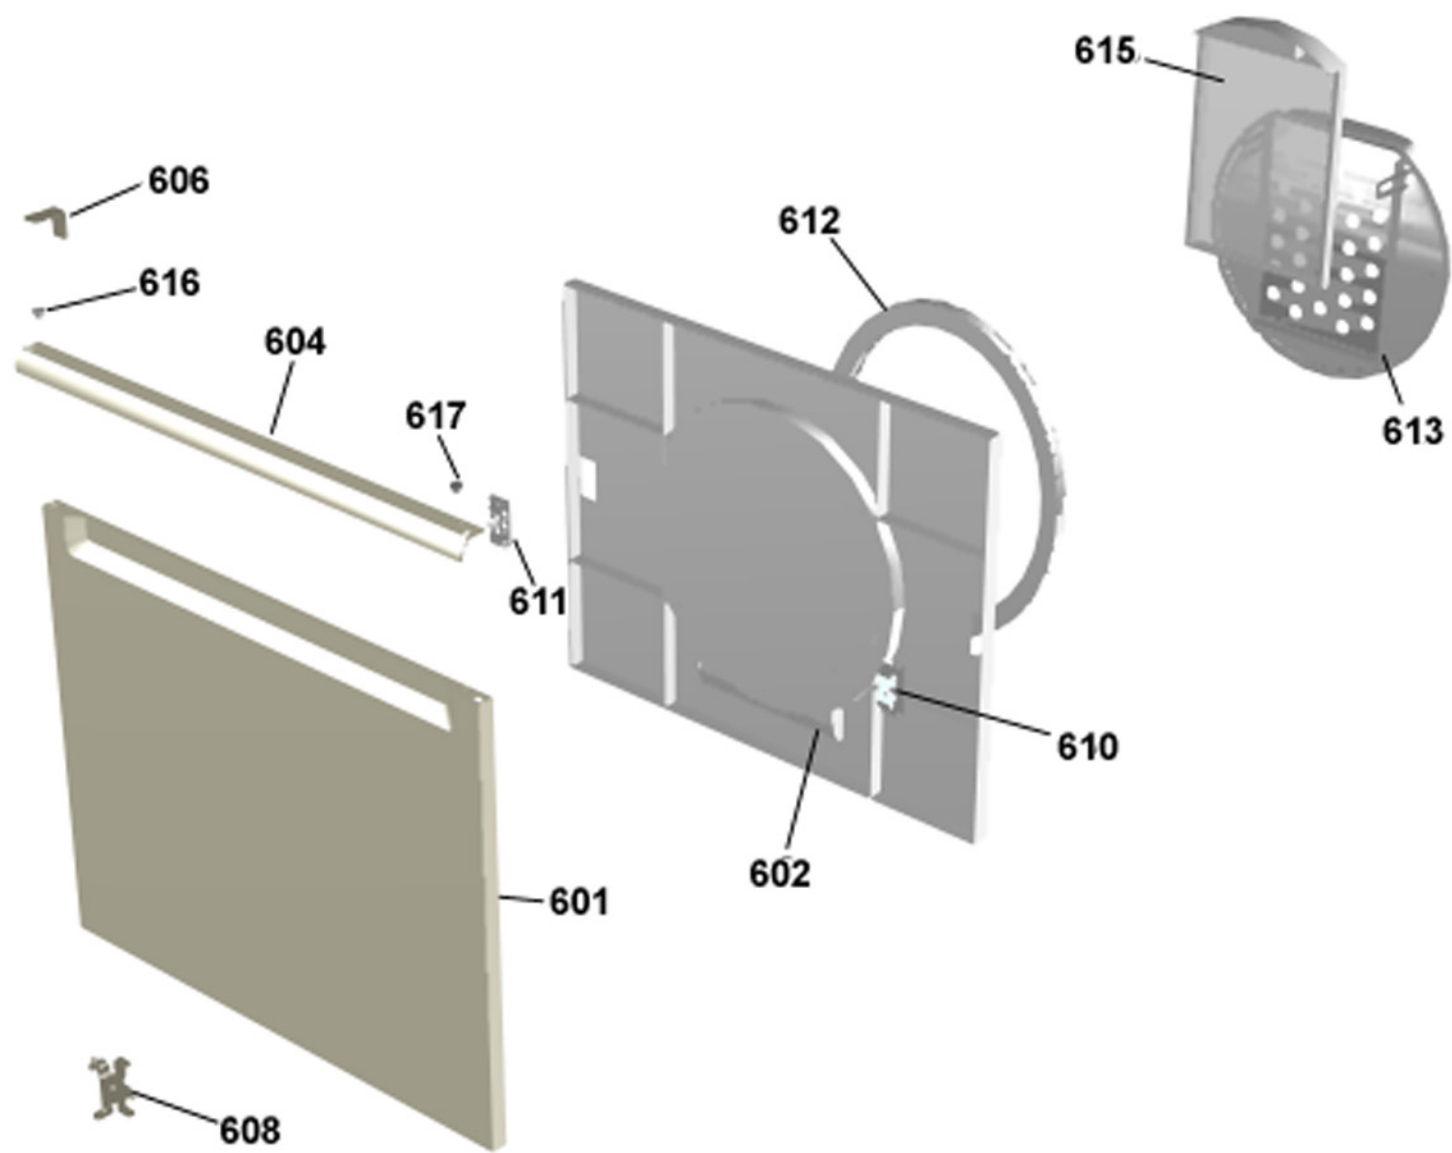

Outer door

ASKO, T700 US - White #10770010 (TD11US)

Pos	Spare part No.	Description	Qty	Comment
601	8061733-0	Outer Door 600/700 Series	1 Pcs	
602	8061810	Inner Door Dryer T700 Series	1 Pcs	
602-a	8902068	Screw	5 Pcs	
604	8061813-0	Door Handle T700	1 Pcs	
606	8061803-0	Hinge Pin Upper compl. 700s	1 Pcs	
606-a	8901097	Screw Terminal	2 Pcs	
606-b	8901619	Pop Rivet Det Comp	1 Pcs	
608	8061807-0	Lower Hinge Lower Compl.	1 Pcs	
608-a	8900338	Screw 20 Torx Self Tapping	2 Pcs	
608-b	8901097	Screw Terminal	1 Pcs	
610	8061878	Magnet Door T700s	1 Pcs	
611	8061886	Lock Holder T700 Series	0 Pcs	
612	8061815	Seal Dryer Door T700s	1 Pcs	
613	8065840	Filter Holder Compl.	1 Pcs	
615	8061812	Double Lint filter 700s	1 Pcs	
616	8061865-0	Bushing Hinge Pin T700s	2 Pcs	
617	8061953-0	Door Plug T700s	1 Pcs