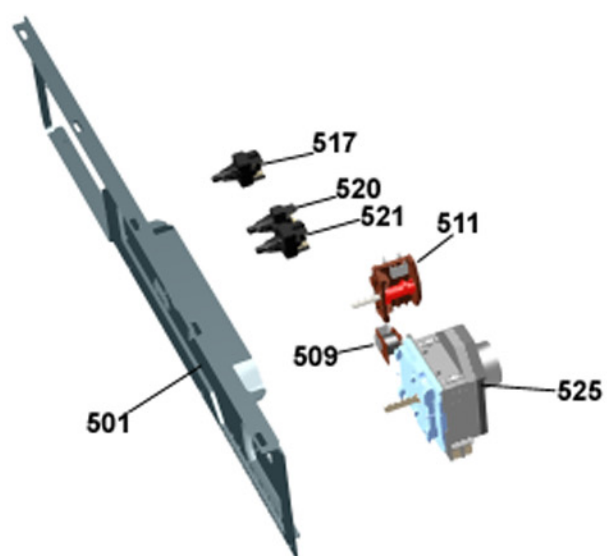

## Outer casing

### ASKO, T700 US - White #10770010 (TD11US)

Pos	Spare part No.	Description	Qty	Comment
101	8061817-0	Top White W600s T700s	1 Pcs	
101-a	8900338	Screw 20 Torx Self Tapping	3 Pcs	
101-b	8901413	Lock Washer laundry tops	2 Pcs	
103	8064062	Top Cover Strip	1 Pcs	
106	8801175-0	Panels left side T700 T760	1 Pcs	
107	8061763	Clip Front Plate 600700s	2 Pcs	
108	8061916	CABLE HOLDER WMD20	3 Pcs	
112	8061847-0	Front Plate 700 Series	1 Pcs	
112-a	8900338	Screw 20 Torx Self Tapping	2 Pcs	
112-b	8901413	Lock Washer laundry tops	2 Pcs	
114	8064177	Hook Lower Pane	2 Pcs	
114-a	8900338	Screw 20 Torx Self Tapping	2 Pcs	
119	8801247-0	Lower Cover w/Holes	1 Pcs	
127	8052641	Collar Vent Exhaust TD	1 Pcs	
128	8052640-0-UL	LID EXHAUST CANAL WHITE UL4	2 Pcs	
130	8053980	STACKING Bracket ALL TDs Mus	2 Pcs	
132	8064114	Holders Dryer Feet Stacking	1 Pcs	
134	8064196	REAR PANEL OUTER PUNCHED	1 Pcs	
134-a	8900338	Screw 20 Torx Self Tapping	10 Pcs	
136	8061915	Cable Holder T700	1 Pcs	
139	8061618	BASE PAN WMD20	1 Pcs	
140	8059334	Leveling Leg Comp. WMD 20	4 Pcs	
141	8801176-0	Panel R Side w/Hole T700	1 Pcs	

## ***Control panel***

**ASKO, T700 US - White #10770010 (TD11US)**

<b>Pos</b>	<b>Spare part No.</b>	<b>Description</b>	<b>Qty</b>	<b>Comment</b>
401	8063456-0-UL	Panel W/Handle T700	1 Pcs	
401-a	8901591	Clip/Panel 600700s	4 Pcs	
407	8061846-0-UL	Discontinued	0 Pcs	
411	8061711-0	Push Buttons TNM33/44/11/22	5 Pcs	
413	8061892-0	Temp/Timer Knob 600/700s	2 Pcs	
415	8061822	Decor Lens 06 Laundry	1 Pcs	
416	8060478	Ind. Lamp 600s WM	1 Pcs	
490	8063857	INSTR GENERAL TD20 US/CA	1 Pcs	