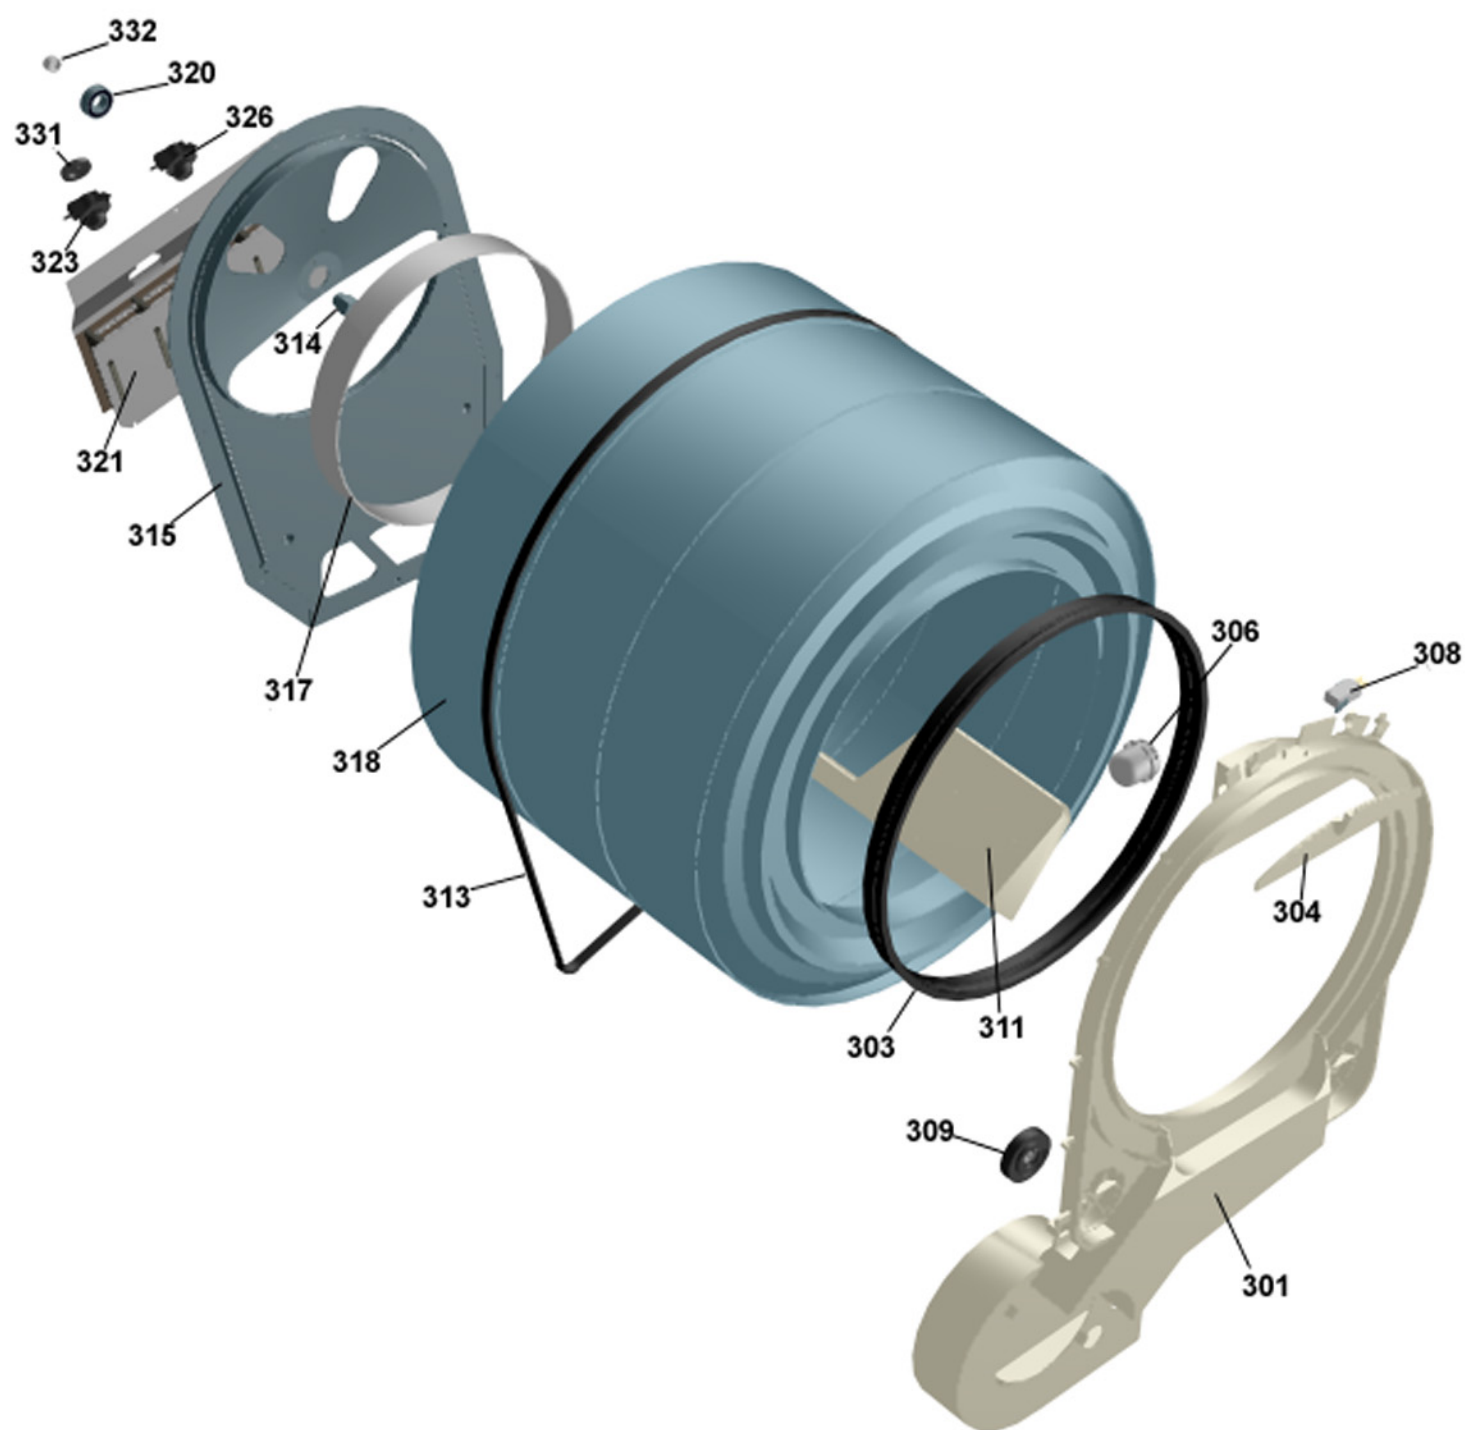

Cylinder and related parts

ASKO, T700 US - White #10770010 (TD11US)

Pos	Spare part No.	Description	Qty	Comment
301	8801216	Front frame compl. TD21	1 Pcs	
301-a	8902066	Screw	4 Pcs	
303	8061821	Front Felt Seal T700	1 Pcs	
304	8061932	Lamp Housing Lid	1 Pcs	
306	8061887	Lamp Chimney	1 Pcs	
308	8053107	Micro Switch Dryer 03/05	1 Pcs	
309	8052622	Drum Roller Frt. TD	1 Pcs	
311	8052589	Paddle	2 Pcs	
311-a	8902099	Screw	5 Pcs	
313	8065710	Belt 700s	1 Pcs	
314	8052632	Bushing Rear Drum 03/05 TD	1 Pcs	
315	8061851	Rear Panel Inner T700	1 Pcs	
315-a	8900369	Screw T25	13 Pcs	
317	8064440	Felt sealing rear	1 Pcs	
318	8061800	Cylinder Dryer TD20 Comp.	1 Pcs	
320	8004439	Bearing Dryer Rear Panel All	1 Pcs	
321	8063808	Heater Element 2500 W700s	1 Pcs	
321-a	8900369	Screw T25	2 Pcs	
323	8008487	TStat Man. Reset TD	1 Pcs	
323-a	8900369	Screw T25	1 Pcs	
326	8008807	TStat 115C Auto Reset TD	1 Pcs	
326-a	8900369	Screw T25	1 Pcs	
331	8052650	Diaphragm Overheat	1 Pcs	
332	8064151	CAP OF BOLT	1 Pcs