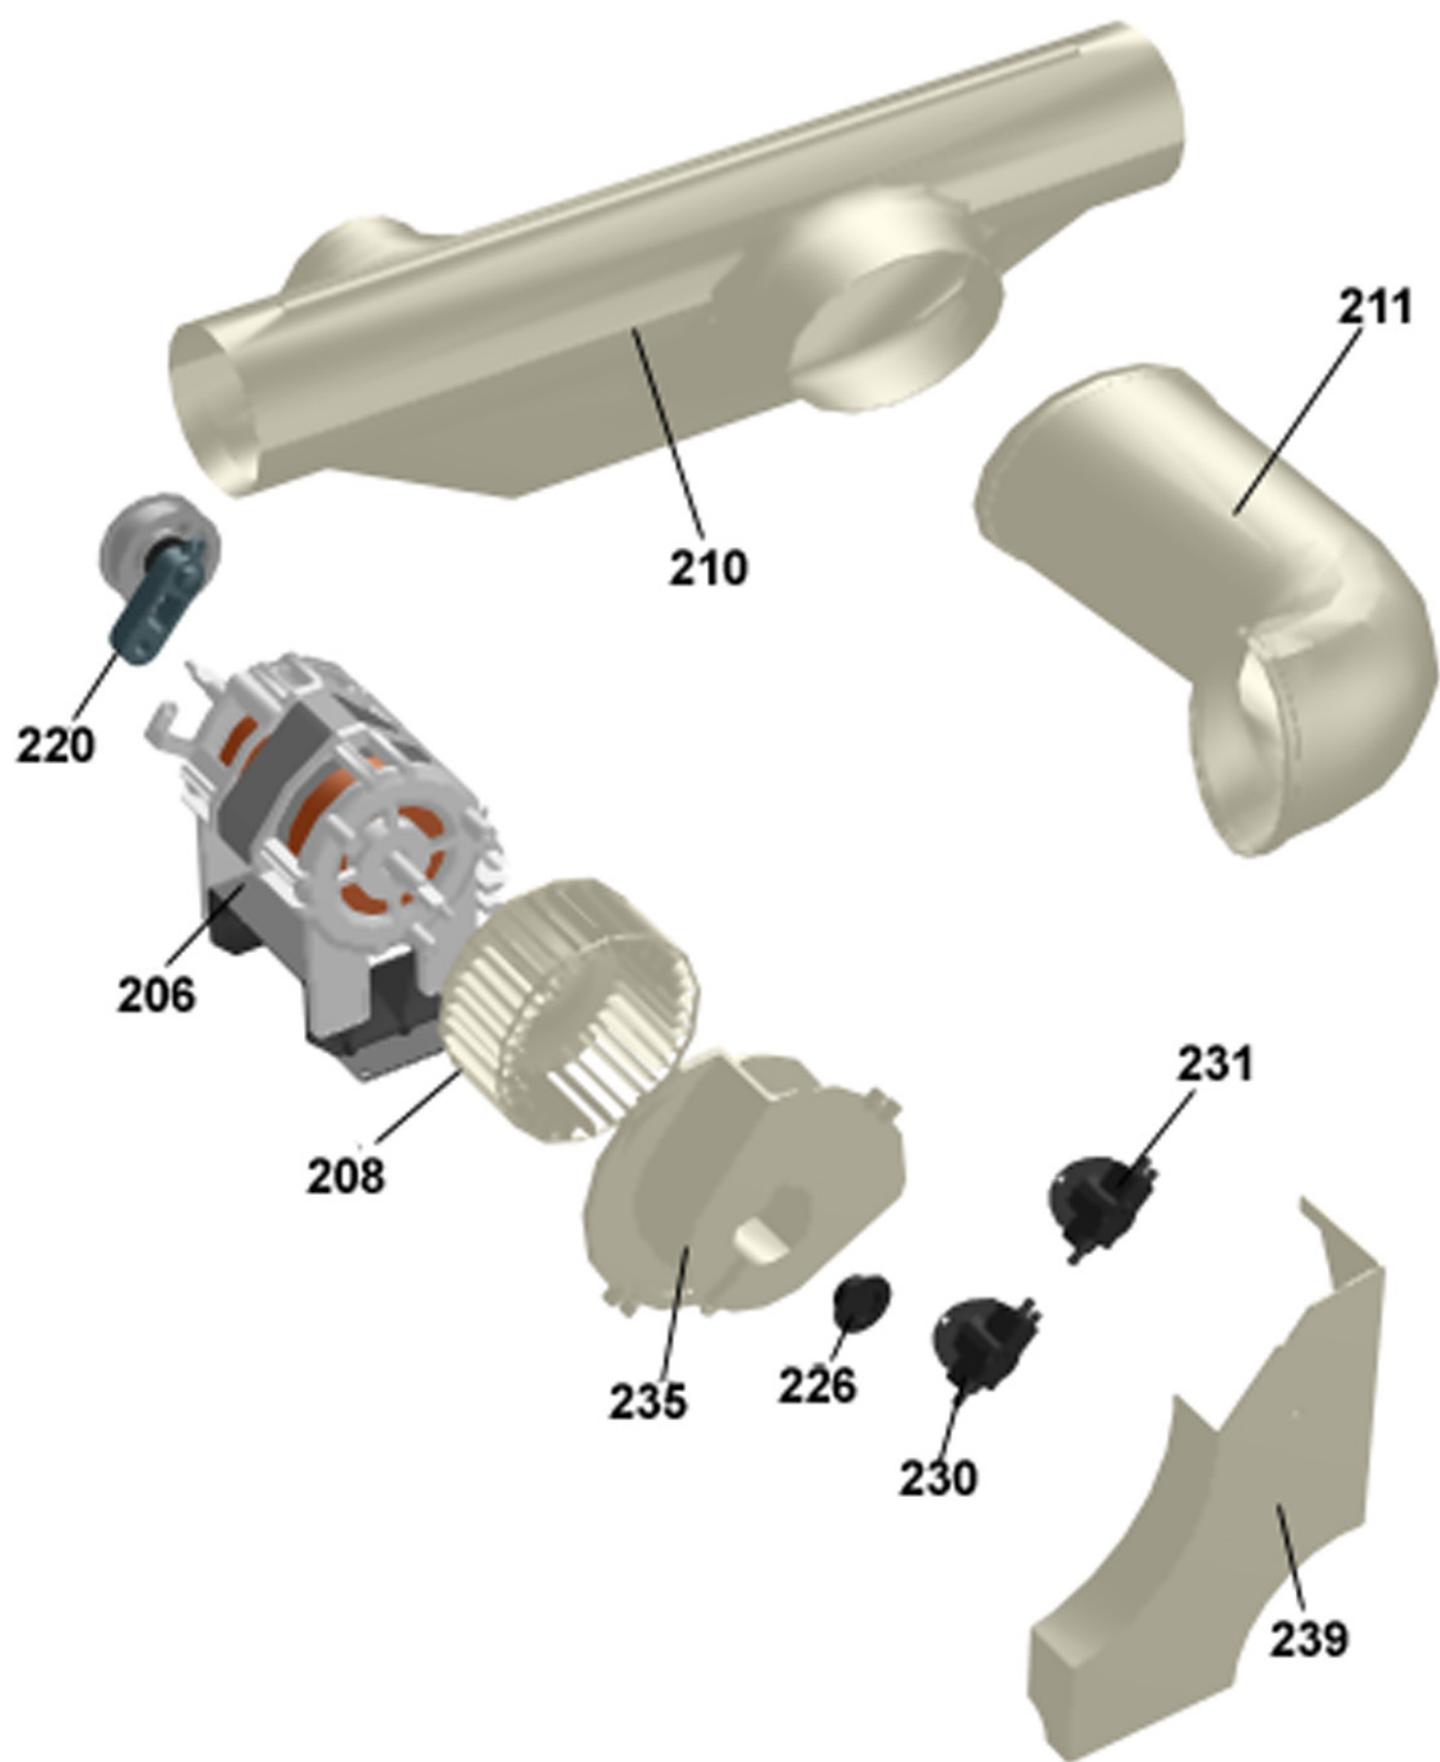

### ASKO, T700 US - White #10770010 (TD11US)

Pos	Spare part No.	Description	Qty	Comment
601	8061733-0	Outer Door 600/700 Series	1 Pcs	
602	8061810	Inner Door Dryer T700 Series	1 Pcs	
602-a	8902068	Screw	5 Pcs	
604	8061813-0	Door Handle T700	1 Pcs	
606	8061803-0	Hinge Pin Upper compl. 700s	1 Pcs	
606-a	8901097	Screw Terminal	2 Pcs	
606-b	8901619	Pop Rivet Det Comp	1 Pcs	
608	8061807-0	Lower Hinge Lower Compl.	1 Pcs	
608-a	8900338	Screw 20 Torx Self Tapping	2 Pcs	
608-b	8901097	Screw Terminal	1 Pcs	
610	8061878	Magnet Door T700s	1 Pcs	
611	8061886	Lock Holder T700 Series	0 Pcs	
612	8061815	Seal Dryer Door T700s	1 Pcs	
613	8065840	Filter Holder Compl.	1 Pcs	
615	8061812	Double Lint filter 700s	1 Pcs	
616	8061865-0	Bushing Hinge Pin T700s	2 Pcs	
617	8061953-0	Door Plug T700s	1 Pcs	

## Cylinder and related parts

ASKO, T700 US - White #10770010 (TD11US)

Pos	Spare part No.	Description	Qty	Comment
301	8801216	Front frame compl. TD21	1 Pcs	
301-a	8902066	Screw	4 Pcs	
303	8061821	Front Felt Seal T700	1 Pcs	
304	8061932	Lamp Housing Lid	1 Pcs	
306	8061887	Lamp Chimney	1 Pcs	
308	8053107	Micro Switch Dryer 03/05	1 Pcs	
309	8052622	Drum Roller Frt. TD	1 Pcs	
311	8052589	Paddle	2 Pcs	
311-a	8902099	Screw	5 Pcs	
313	8065710	Belt 700s	1 Pcs	
314	8052632	Bushing Rear Drum 03/05 TD	1 Pcs	
315	8061851	Rear Panel Inner T700	1 Pcs	
315-a	8900369	Screw T25	13 Pcs	
317	8064440	Felt sealing rear	1 Pcs	
318	8061800	Cylinder Dryer TD20 Comp.	1 Pcs	
320	8004439	Bearing Dryer Rear Panel All	1 Pcs	
321	8063808	Heater Element 2500 W700s	1 Pcs	
321-a	8900369	Screw T25	2 Pcs	
323	8008487	TStat Man. Reset TD	1 Pcs	
323-a	8900369	Screw T25	1 Pcs	
326	8008807	TStat 115C Auto Reset TD	1 Pcs	
326-a	8900369	Screw T25	1 Pcs	
331	8052650	Diaphragm Overheat	1 Pcs	
332	8064151	CAP OF BOLT	1 Pcs	