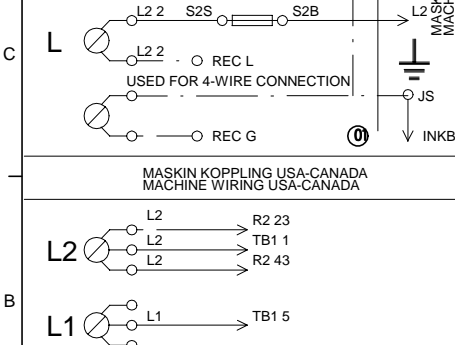

S:\U\Wm2011_Tryckunderlag\Kopplingschema\8061835 TD11\8061835 TD11-02.dft , läpe , 8/30/01 9:49:32 AM

STEP NR.	START POSITION	5	10	15	20	25	30	35	40	45	50	55	60
01	COOLING 18 NEDKYLNING 18												
1	COOLING 9 NEDKYLNING 9												
2	MOTOR MOTOR												
3	MOTOR DIRECT MOTOR DIREKT												
4	BUZZER SUMMER												
5	BUZZER SUMMER												

- BO: BOTTOM BOTTEN
- MO: MOTOR
- R: RELÄ
- ELL: HEATER, LOW POWER
- ELH: HEATER, HIGH POWER
- TM: TIMERMOTOR
- LB: DOOR SWITCH
- T1: THERMOSTAT (MAN O.H.)
- T2: THERMOSTAT (AUT O.H.)
- T3: THERMOSTAT (HIGH)
- T4: THERMOSTAT (LOW)
- BE: INTERNAL ILLUMINATION
- TB: TRYCKBRYTARE
- ILA: INDIKERINGSLAMPA

1. REC: UTTAG TVÄTTMASKIN
   - INKB: MAIN TERMINAL BLOCK
   - INTERNAL CONNECTION
   - INTERN KOPPLING
   - ALTERNATIVE WIRING
   - ALTERNATIV KOPPLING

03	Changed number on TB 42 to TB 44	PS	01	41
02	Changed function TB 4	SS	01	33
01	LB2-LB4 and BU1-BU2 changed, JS added	PS	99	26
Rev ind	Revision	Appd	Year	Week

Pos.	Qty	Part No.	Name of item	Material
Material		Dens.Kg/dm3	Dimensions, Type, etc.	
Scale		Gen.tolerance	Description(ENG)	
Designed by		Gen.tol.Angle	Description(SE)	
Released by		Iss by	Dept	Year
		UT	98	05
		HT	ASKO CYLINDA	
			80 618 35	03
			Rev Ind	Replace
			Project	8061835 rev:02

This document must not be copied without our written permission, and the contents may not be used for any unauthorized purpose. Askö Cylinda AB