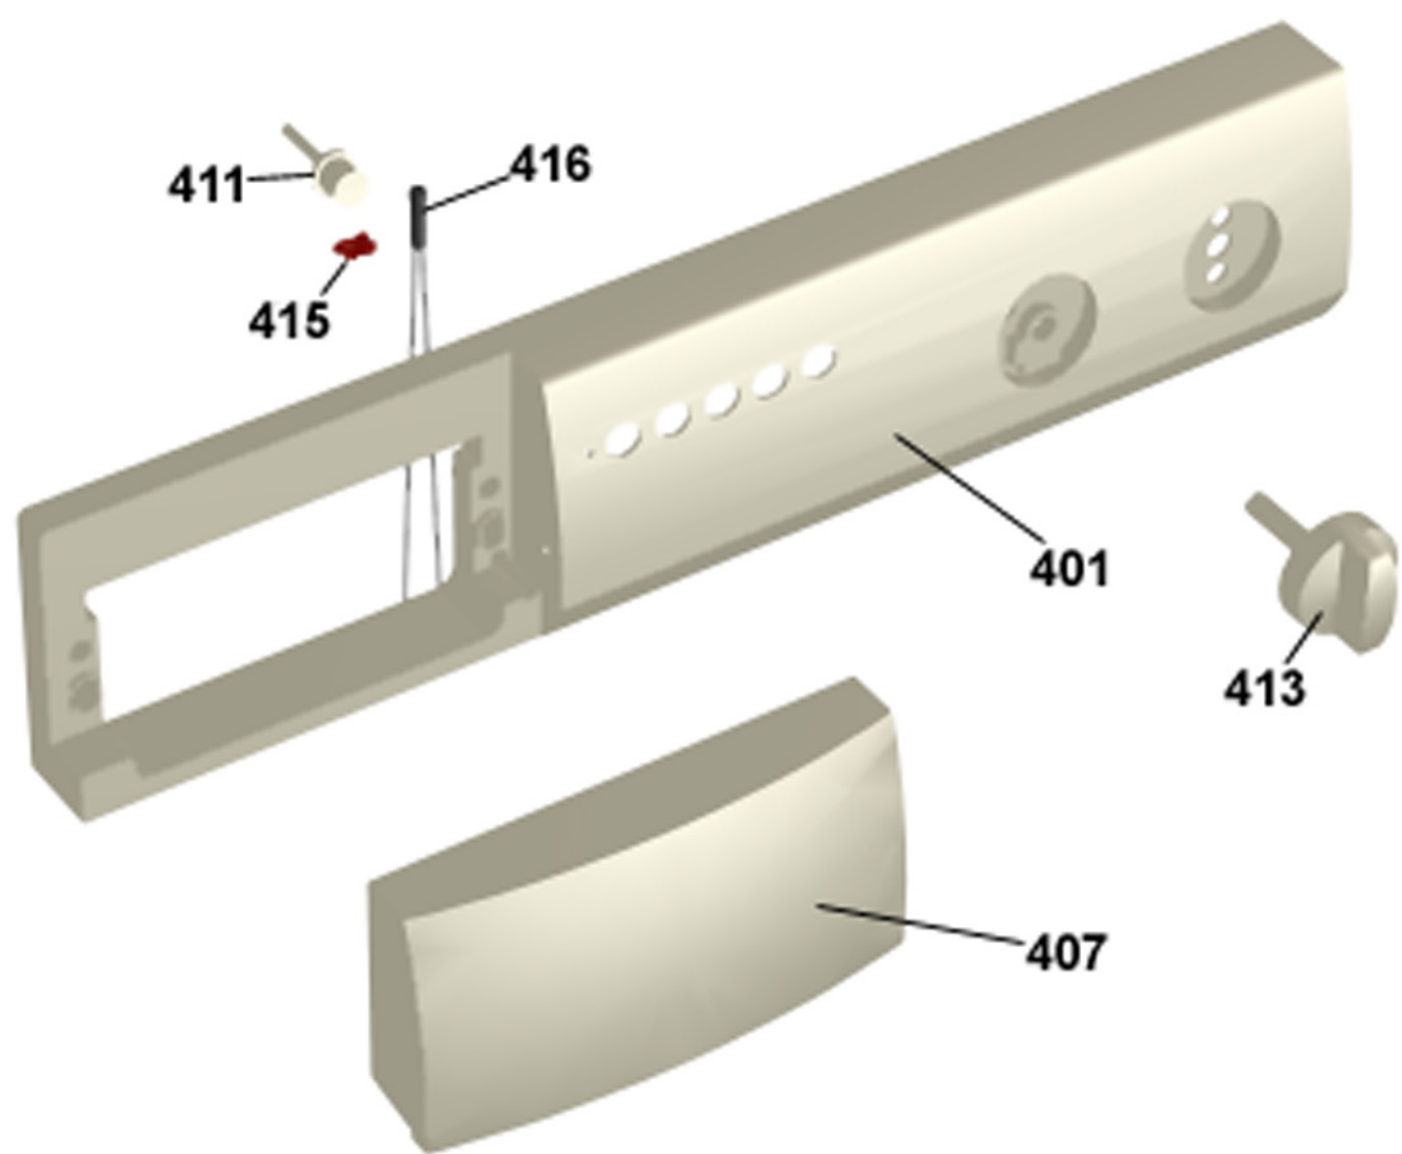

## Outer casing

### ASKO, T700 US - White #10770010 (TD11US)

Pos	Spare part No.	Description	Qty	Comment
101	8061817-0	Top White W600s T700s	1 Pcs	
101-a	8900338	Screw 20 Torx Self Tapping	3 Pcs	
101-b	8901413	Lock Washer laundry tops	2 Pcs	
103	8064062	Top Cover Strip	1 Pcs	
106	8801175-0	Panels left side T700 T760	1 Pcs	
107	8061763	Clip Front Plate 600700s	2 Pcs	
108	8061916	CABLE HOLDER WMD20	3 Pcs	
112	8061847-0	Front Plate 700 Series	1 Pcs	
112-a	8900338	Screw 20 Torx Self Tapping	2 Pcs	
112-b	8901413	Lock Washer laundry tops	2 Pcs	
114	8064177	Hook Lower Pane	2 Pcs	
114-a	8900338	Screw 20 Torx Self Tapping	2 Pcs	
119	8801247-0	Lower Cover w/Holes	1 Pcs	
127	8052641	Collar Vent Exhaust TD	1 Pcs	
128	8052640-0-UL	LID EXHAUST CANAL WHITE UL4	2 Pcs	
130	8053980	STACKING Bracket ALL TDs Mus	2 Pcs	
132	8064114	Holders Dryer Feet Stacking	1 Pcs	
134	8064196	REAR PANEL OUTER PUNCHED	1 Pcs	
134-a	8900338	Screw 20 Torx Self Tapping	10 Pcs	
136	8061915	Cable Holder T700	1 Pcs	
139	8061618	BASE PAN WMD20	1 Pcs	
140	8059334	Leveling Leg Comp. WMD 20	4 Pcs	
141	8801176-0	Panel R Side w/Hole T700	1 Pcs	