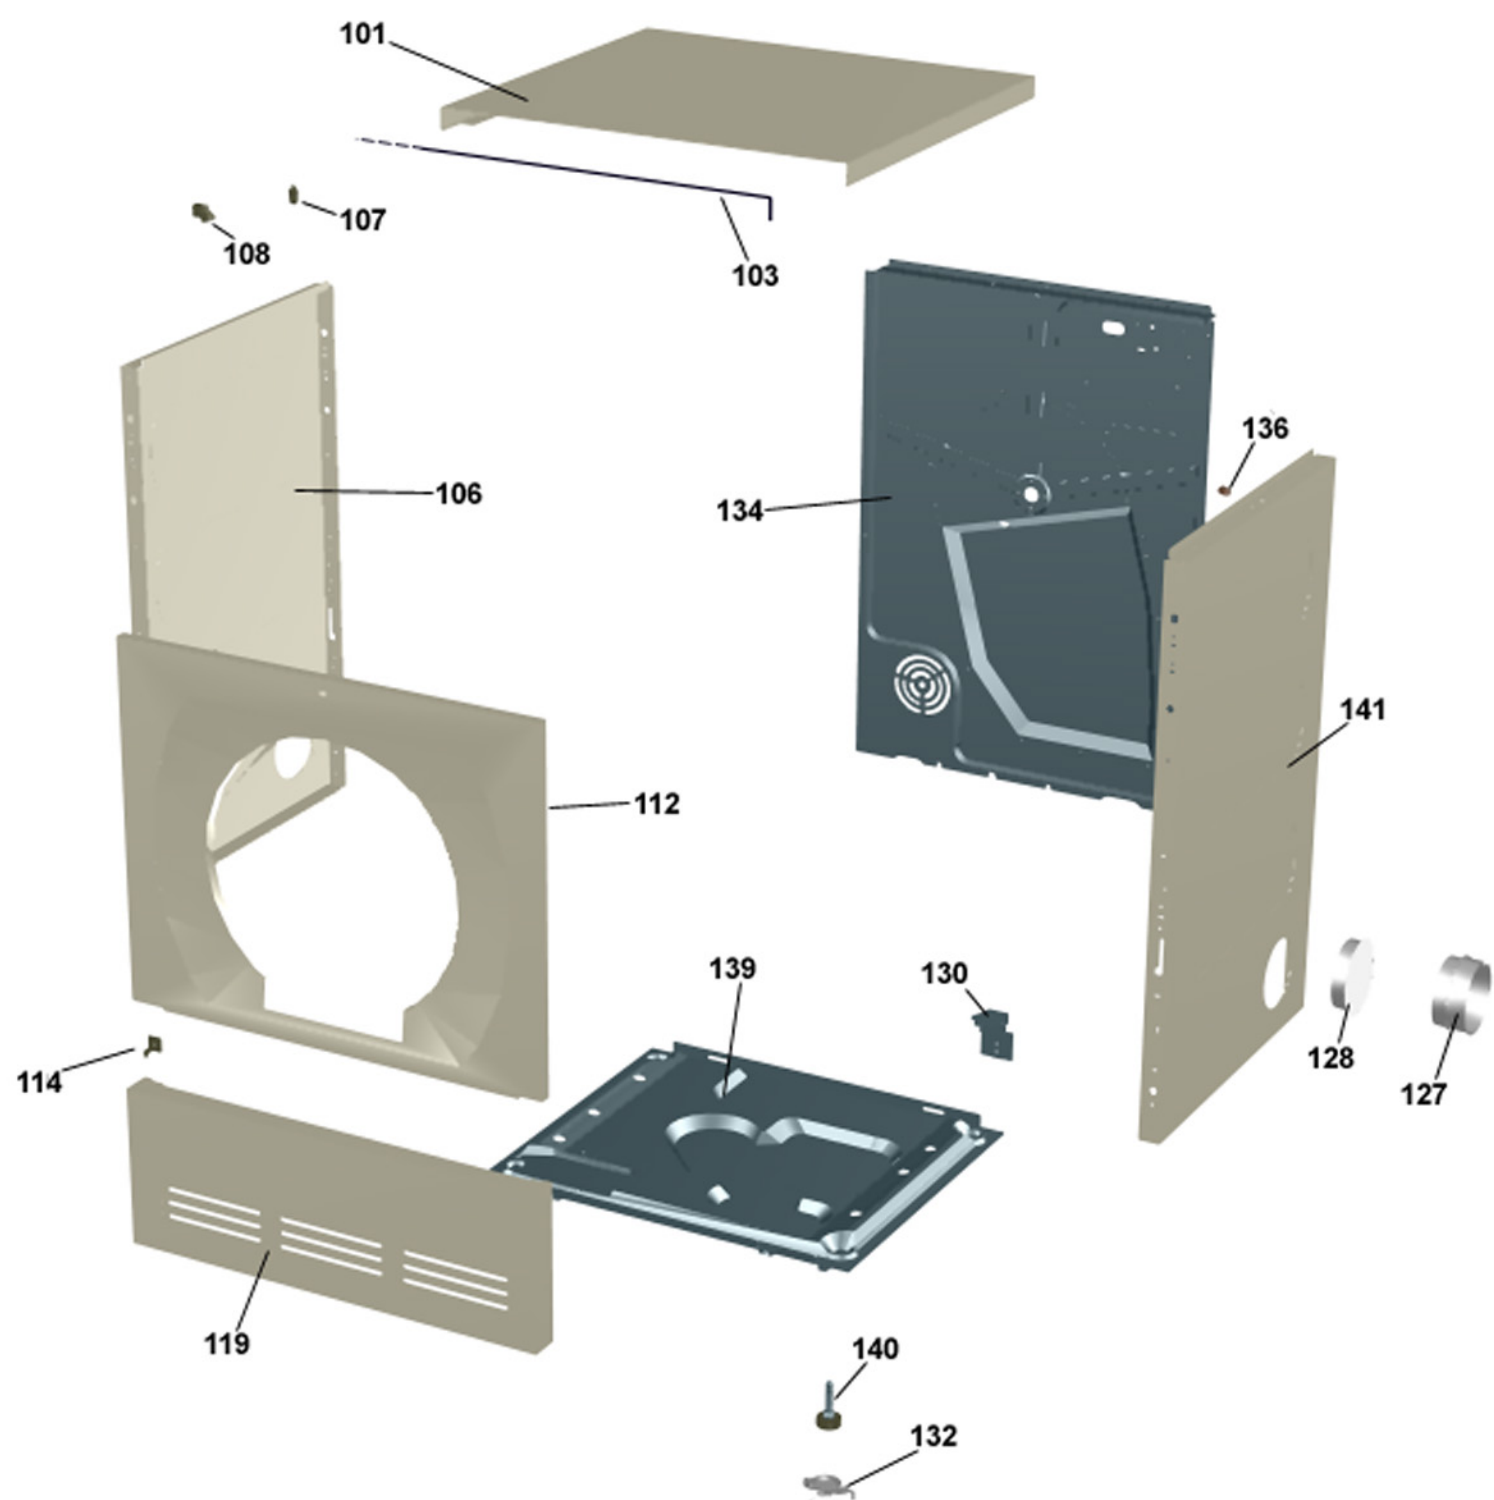

## Outer casing

### ASKO, T700 US - White #10770010 (TD11US)

Pos	Spare part No.	Description	Qty	Comment
101	8061817-0	Top White W600s T700s	1 Pcs	
101-a	8900338	Screw 20 Torx Self Tapping	3 Pcs	
101-b	8901413	Lock Washer laundry tops	2 Pcs	
103	8064062	Top Cover Strip	1 Pcs	
106	8801175-0	Panels left side T700 T760	1 Pcs	
107	8061763	Clip Front Plate 600700s	2 Pcs	
108	8061916	CABLE HOLDER WMD20	3 Pcs	
112	8061847-0	Front Plate 700 Series	1 Pcs	
112-a	8900338	Screw 20 Torx Self Tapping	2 Pcs	
112-b	8901413	Lock Washer laundry tops	2 Pcs	
114	8064177	Hook Lower Pane	2 Pcs	
114-a	8900338	Screw 20 Torx Self Tapping	2 Pcs	
119	8801247-0	Lower Cover w/Holes	1 Pcs	
127	8052641	Collar Vent Exhaust TD	1 Pcs	
128	8052640-0-UL	LID EXHAUST CANAL WHITE UL4	2 Pcs	
130	8053980	STACKING Bracket ALL TDs Mus	2 Pcs	
132	8064114	Holders Dryer Feet Stacking	1 Pcs	
134	8064196	REAR PANEL OUTER PUNCHED	1 Pcs	
134-a	8900338	Screw 20 Torx Self Tapping	10 Pcs	
136	8061915	Cable Holder T700	1 Pcs	
139	8061618	BASE PAN WMD20	1 Pcs	
140	8059334	Leveling Leg Comp. WMD 20	4 Pcs	
141	8801176-0	Panel R Side w/Hole T700	1 Pcs	

## ***Control panel***

**ASKO, T700 US - White #10770010 (TD11US)**

<b>Pos</b>	<b>Spare part No.</b>	<b>Description</b>	<b>Qty</b>	<b>Comment</b>
401	8063456-0-UL	Panel W/Handle T700	1 Pcs	
401-a	8901591	Clip/Panel 600700s	4 Pcs	
407	8061846-0-UL	Discontinued	0 Pcs	
411	8061711-0	Push Buttons TNM33/44/11/22	5 Pcs	
413	8061892-0	Temp/Timer Knob 600/700s	2 Pcs	
415	8061822	Decor Lens 06 Laundry	1 Pcs	
416	8060478	Ind. Lamp 600s WM	1 Pcs	
490	8063857	INSTR GENERAL TD20 US/CA	1 Pcs	