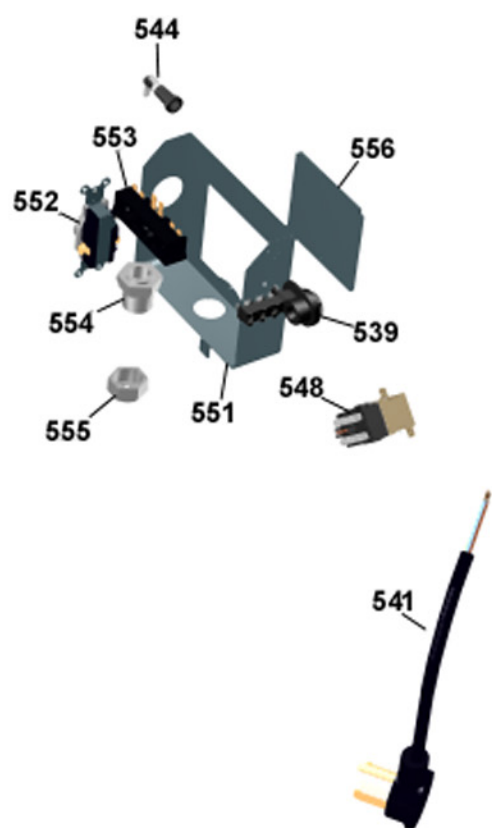

### ASKO, T700 US - White #10770010 (TD11US)

Pos	Spare part No.	Description	Qty	Comment
101	8061817-0	Top White W600s T700s	1 Pcs	
101-a	8900338	Screw 20 Torx Self Tapping	3 Pcs	
101-b	8901413	Lock Washer laundry tops	2 Pcs	
103	8064062	Top Cover Strip	1 Pcs	
106	8801175-0	Panels left side T700 T760	1 Pcs	
107	8061763	Clip Front Plate 600700s	2 Pcs	
108	8061916	CABLE HOLDER WMD20	3 Pcs	
112	8061847-0	Front Plate 700 Series	1 Pcs	
112-a	8900338	Screw 20 Torx Self Tapping	2 Pcs	
112-b	8901413	Lock Washer laundry tops	2 Pcs	
114	8064177	Hook Lower Pane	2 Pcs	
114-a	8900338	Screw 20 Torx Self Tapping	2 Pcs	
119	8801247-0	Lower Cover w/Holes	1 Pcs	
127	8052641	Collar Vent Exhaust TD	1 Pcs	
128	8052640-0-UL	LID EXHAUST CANAL WHITE UL4	2 Pcs	
130	8053980	STACKING Bracket ALL TDs Mus	2 Pcs	
132	8064114	Holders Dryer Feet Stacking	1 Pcs	
134	8064196	REAR PANEL OUTER PUNCHED	1 Pcs	
134-a	8900338	Screw 20 Torx Self Tapping	10 Pcs	
136	8061915	Cable Holder T700	1 Pcs	
139	8061618	BASE PAN WMD20	1 Pcs	
140	8059334	Leveling Leg Comp. WMD 20	4 Pcs	
141	8801176-0	Panel R Side w/Hole T700	1 Pcs	

## ***Control panel***

**ASKO, T700 US - White #10770010 (TD11US)**

<b>Pos</b>	<b>Spare part No.</b>	<b>Description</b>	<b>Qty</b>	<b>Comment</b>
401	8063456-0-UL	Panel W/Handle T700	1 Pcs	
401-a	8901591	Clip/Panel 600700s	4 Pcs	
407	8061846-0-UL	Discontinued	0 Pcs	
411	8061711-0	Push Buttons TNM33/44/11/22	5 Pcs	
413	8061892-0	Temp/Timer Knob 600/700s	2 Pcs	
415	8061822	Decor Lens 06 Laundry	1 Pcs	
416	8060478	Ind. Lamp 600s WM	1 Pcs	
490	8063857	INSTR GENERAL TD20 US/CA	1 Pcs	